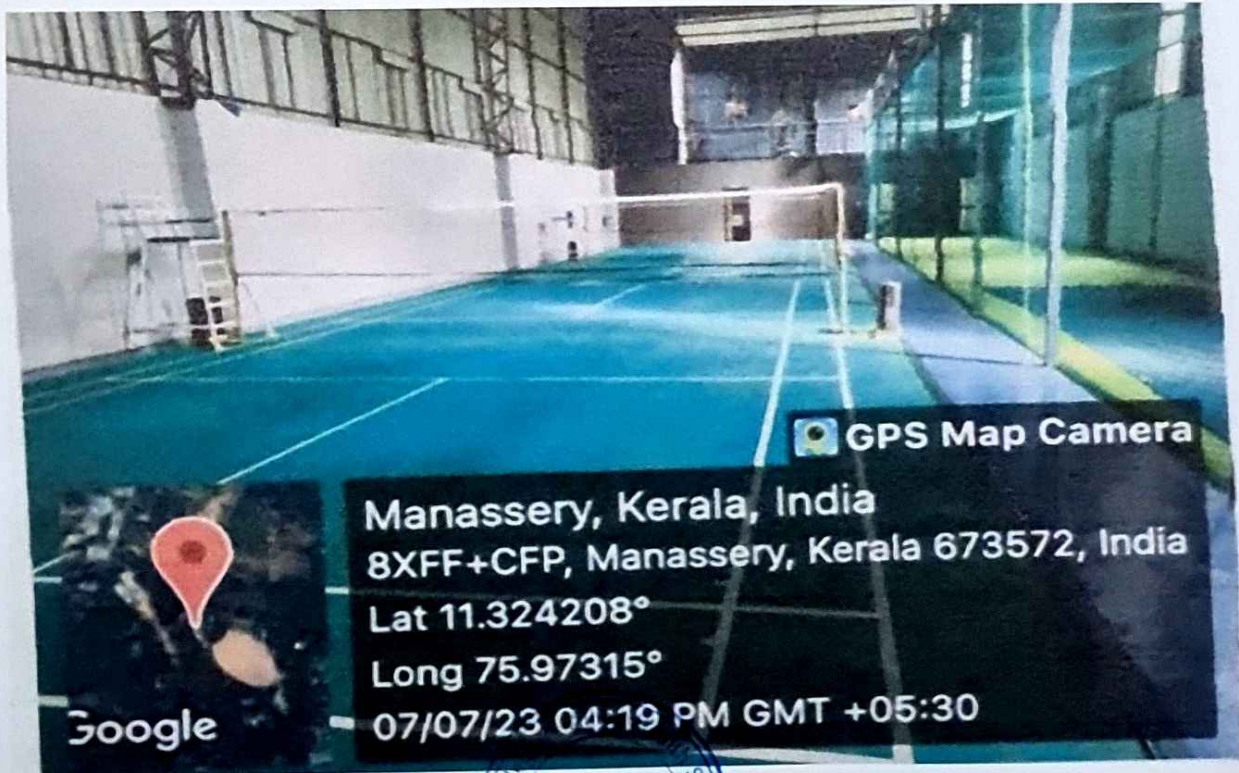

SHUTTLE BADMINTON COURT

Signature
KMCT College of Allied Health Sciences
P.O. Manassery, Mukkam
Kozhikode, Pin - 673602

INNOVATION AND ENTREPRENEURSHIP DEVELOPMENT CENTRE