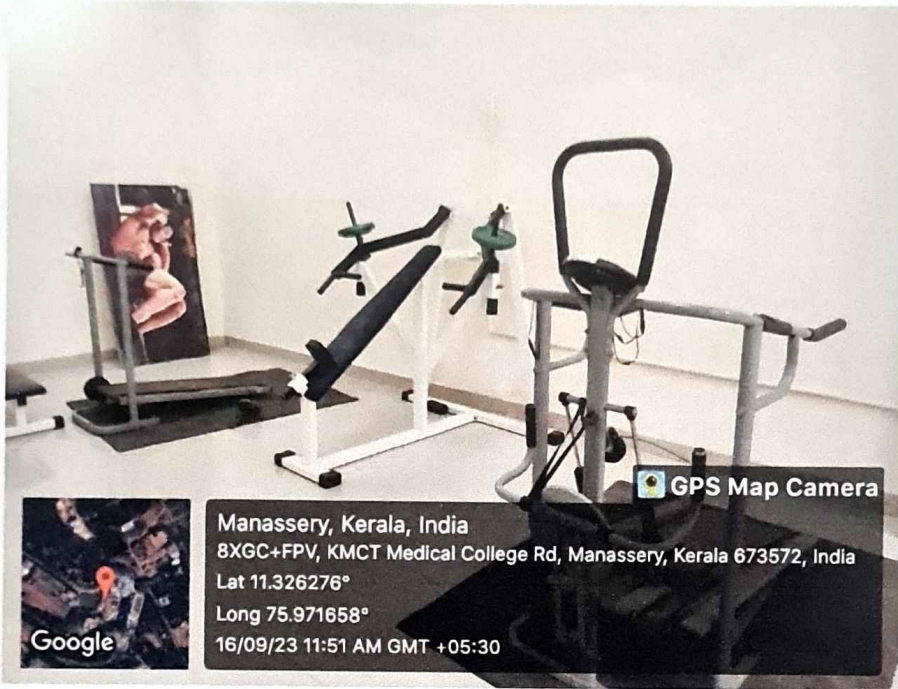

KMCT

COLLEGE OF ALLIED HEALTH SCIENCES

Affiliated to Kerala University of Health Sciences and approved by Govt. of Kerala

MULTI-GYM

[Signature]
Principal
KMCT College of Allied Health Sciences
P.O. Manassery, Mukkam
Kozhikode, Pin-673602

Muthalam, Mukkam, Kozhikode - 673602

☎ 0495-2296522, 2986522, 9526013000

✉ healthscience@kmct.edu.in 🌐 www.kmcthealthsciences.org

INNOVATION AND ENTREPRENEURSHIP DEVELOPMENT CENTRE