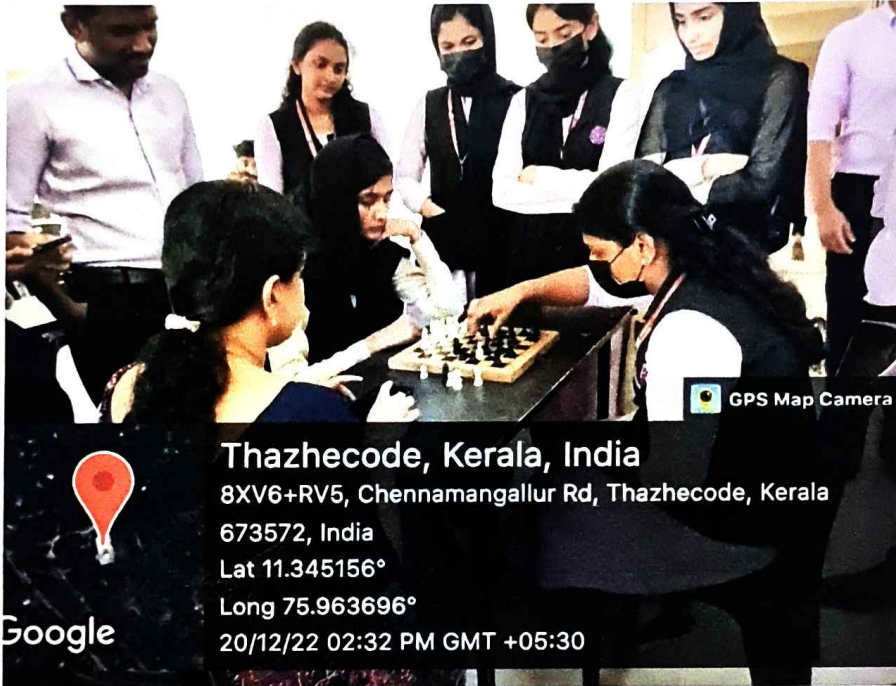

KMCT

COLLEGE OF ALLIED HEALTH SCIENCES

Affiliated to Kerala University of Health Sciences and approved by Govt.of Kerala

4.1.2 Physical and recreational facilities

CHESS

[Signature]
Principal
KMCT College of Allied Health Sciences
P.O. Manassery, Mukkam
Kozhikode, Pin - 673602

INNOVATION AND ENTREPRENEURSHIP DEVELOPMENT CENTRE